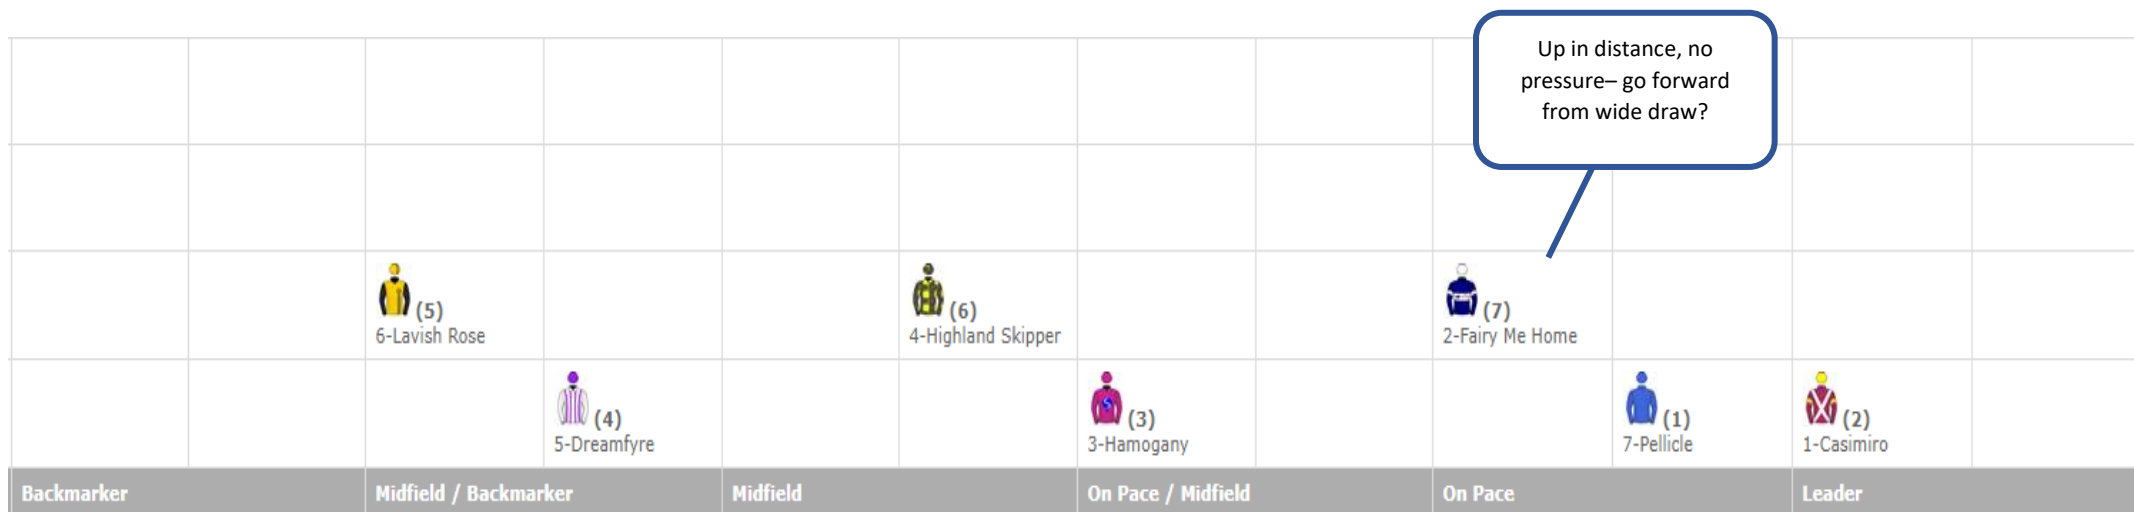

Goanna Services Mdn Plate - 1600m

Maiden, Set Weight, Apprentices Can Claim

Rail +3m Entire **Of $35,000** - **1st** $16,740 | **2nd** $6,000 | **3rd** $3,200 | **4th** $1,980 | **5th** $1,280

12:45 VIC/NSW
12:45 QLD
12:15 SA
10:45 WA

SLOW EARLY TEMPO