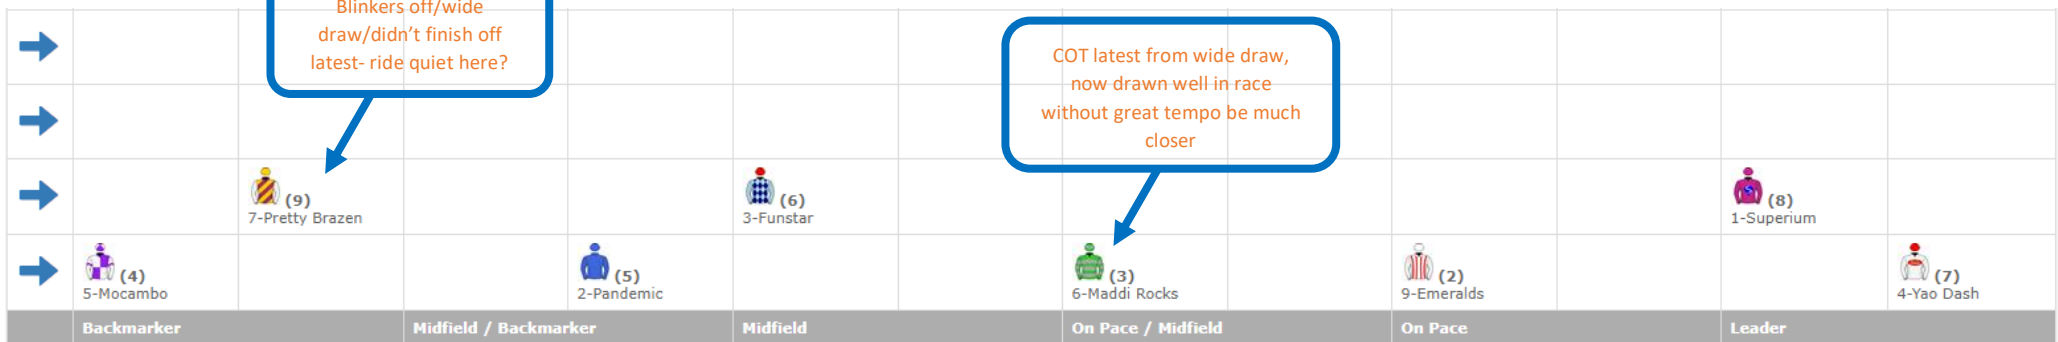

Randwick - Saturday, 07 September 2019 - Race 1

Strawberry Hill Stud (Bm72) - 1300m

Benchmark 72, Handicap, 3yo, Apprentices Can Claim (Min. Weight: 52.5kg)

Rail +8m Entire **Of $125,000 - 1st $58,000 | 2nd $23,000 | 3rd $12,000 | 4th $6,500 | 5th $5,000**

12:10 VIC/NSW

12:10 QLD

11:40 SA

10:10 WA

AVERAGE EARLY TEMPO