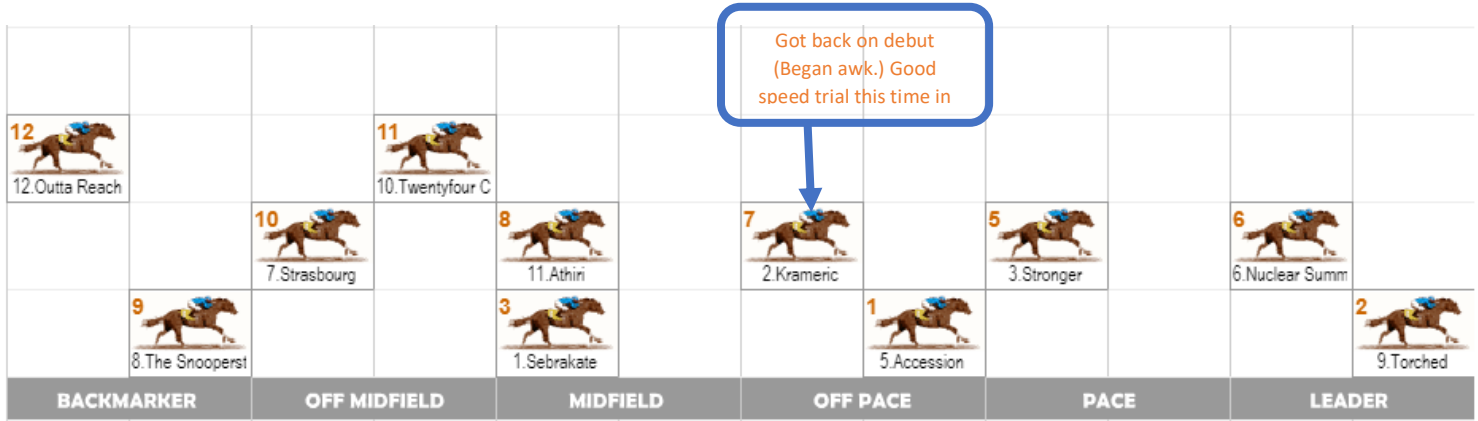

## R1 Elderton Homes Made You Look 1100m (Average Early Speed)

## R2 Happy 21St Madeleine (BM78) 1100m (Fast Early Speed)