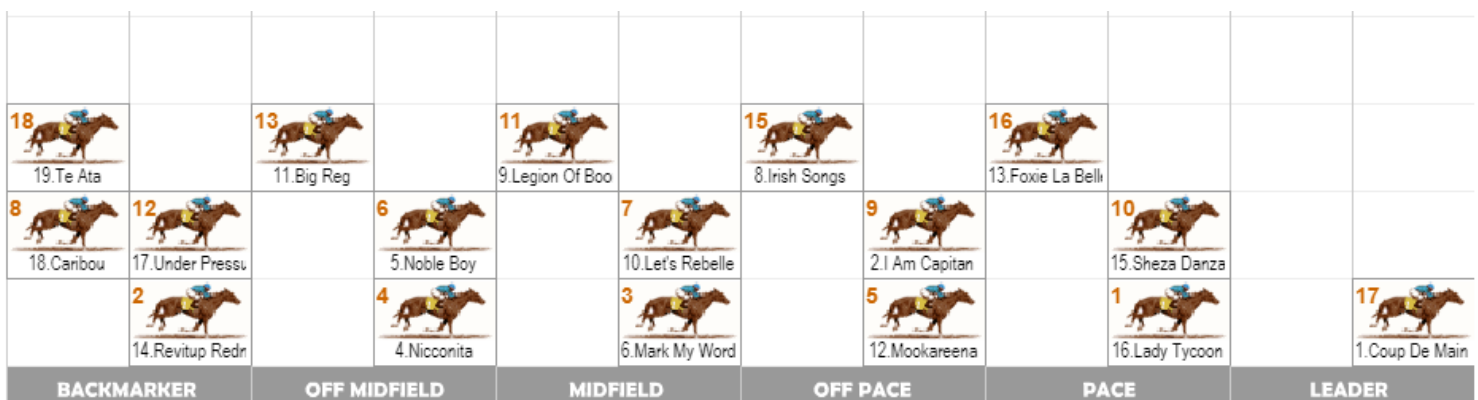

R3 Tab Highway Hcp (C2) 1200m (Fast Early Speed)