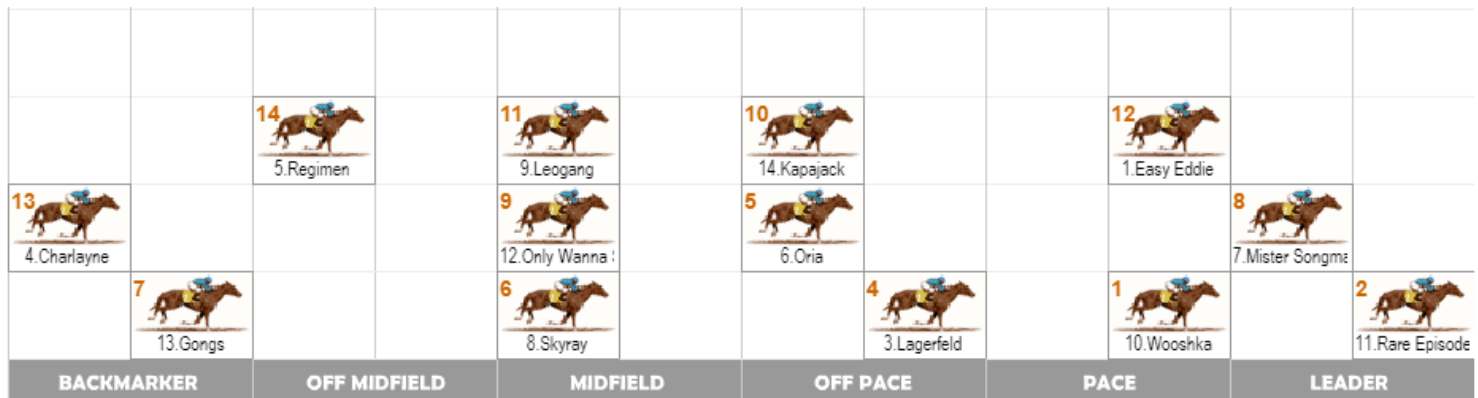

## R1 Elderton Homes Made You Look 1100m (Average Early Speed)

## R2 Happy 21St Madeleine (BM78) 1100m (Fast Early Speed)

## R6 Festival Stakes 1500m (Average Early Speed)

9  7. Spectroscope	8  6. New Tipperary		5  8. My Nordic Her		7  1. Chamois Road		6  4. Pecans		10  9. Goodfella	
		2  2. Duca Valentinc		3  3. Grande Rosso			4  5. Kingsguard			1  10. Monsieur Sisi
<b>BACKMARKER</b>	<b>OFF MIDFIELD</b>	<b>MIDFIELD</b>	<b>OFF PACE</b>	<b>PACE</b>	<b>LEADER</b>					