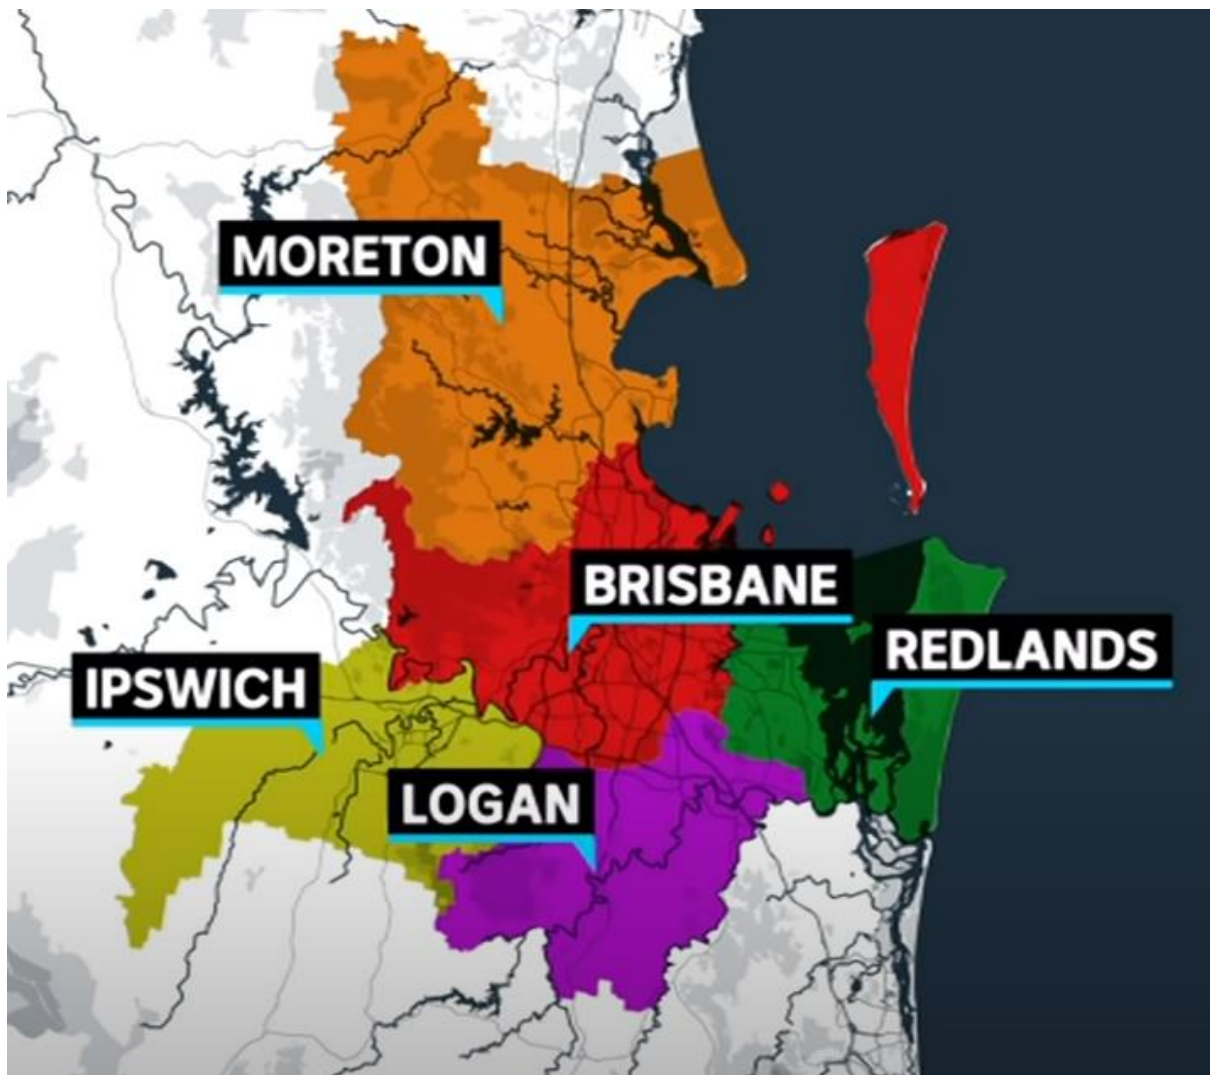

Further, any person that has attended the following venues must quarantine at home for 14 days, get tested and not attend a NSW racecourse or licensed premises until further notice and will be required to provide Racing NSW Stewards with a negative Covid-19 test.