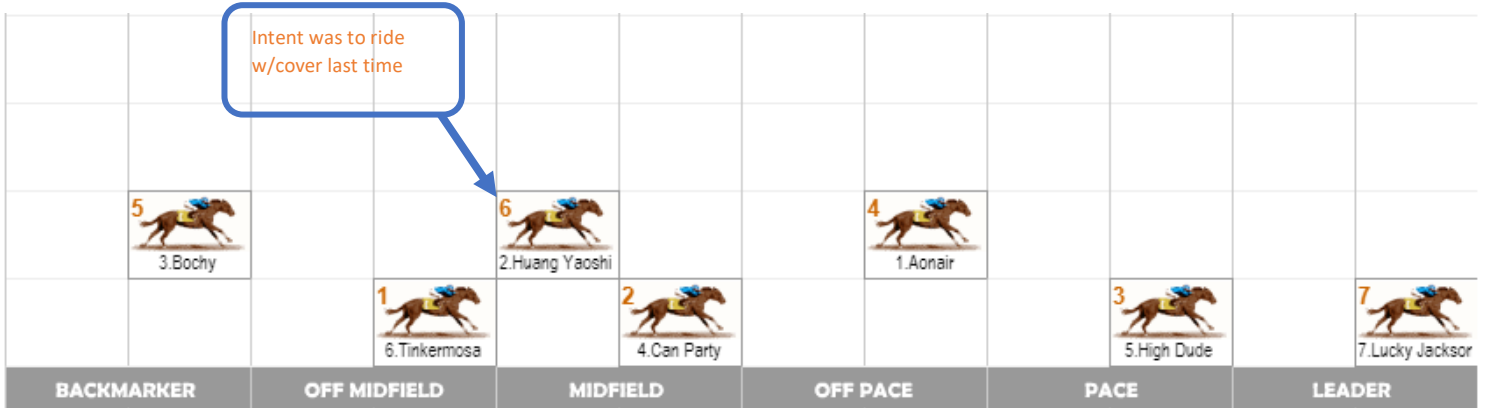

R1 Blakes Marine (BM66) 1800m (Average Early Speed)

R2 Hawkesbury Race Club Motel Mdn 1300m (Fast Early Speed)

R3 Lander Toyota Mdn Plate 1300m (Fast Early Speed)

R4 The Livamol Dash (BM76) 1000m (Fast Early Speed)

9  6. Invincible Que							6  2. Wanna Get A	8  5. Bella Vino		
	2  4. Phuket		1  9. Envy Of All		5  7. Timing		4  10. Eleazar		7  3. Absolute Rippi	
BACKMARKER	OFF MIDFIELD	MIDFIELD	OFF PACE	PACE	PACE	LEADER				