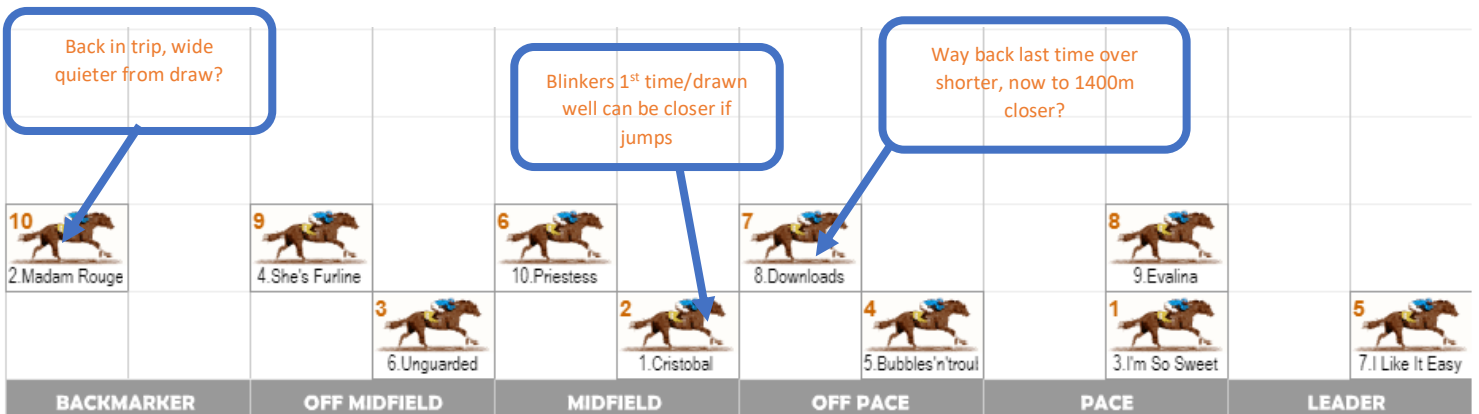

R3 Daily Telegraph Reginald Allen 1400m (Average Early Speed)